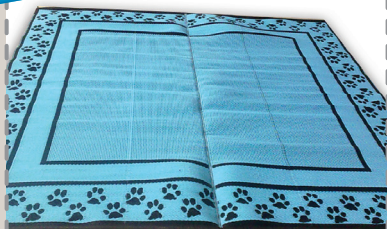

# POWWS 4effect

pet themed  
**indoor &  
outdoor**  
mats

**100% recycled**

Great  
for under  
gazebos  
at shows  
& trials

## Reversible mats

2.7m x 2.7m | 1.8m x 1.8m

- Non-toxic, safe for animals
- Soft and supple for pets
- Eco-friendly
- Made of 100% recycled plastic
- Impervious to paint, glue, food, drinks and general spills
- Simply hose down to clean
- Won't trap odour or mildew
- Light weight easily transported
- Great for prizes and trophies!

Available in  
**6 great colours**

Made in China

N.B. 1.8 x 1.8m mat available  
in blue or green only

Visit our website

**[www.paws4effect.net.au](http://www.paws4effect.net.au)**